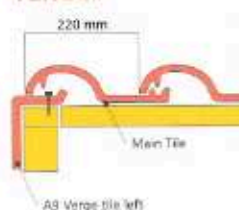

VERGES

Tuile Romane 12

Fourniture TTC/ m²:

Natural tone: 3778 ttc/m²

Mixed tone: 4365 ttc/m²

Tropical tone: 5205 ttc/m²

(visuel voir page 11)

Fournie posée TTC / m²:

ente 6332 et 9336 ttc (nous consulter)

Tuile d'Arétier et Faîtage:

Prix de vente TTC/ ml:

Natural: 3410 ; fournée posée*:7783

Mixed: 3638 ; fournée posée*:7998

Tropical: 4023 ; fournée posée*:8363

(*: avec bois de structure et papier ventilé)

Tuile de Rive:

Prix de vente TTC / ml:

Natural : 3410 ; fournée posée:5434

Mixed : 3638 ; fournée posée:5650

Tropical : 4023 ; fournée posée:6015