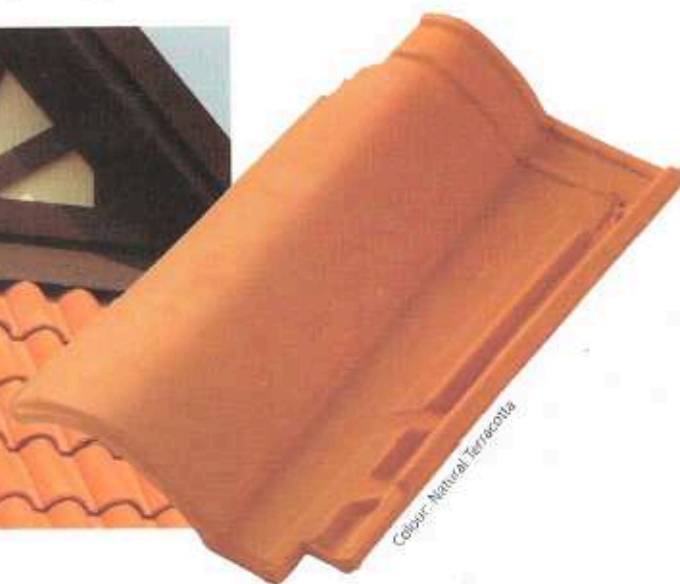

# Romane 12

Romane Canal 12  
Romane 12

Colour: Natural Terrecotta

With a large curved profile, the Romane 12 tile creates remarkable aspect. It is inspired by traditional barrel tiles, imitating their format and shape. Meanwhile, Romane 12 tiles have all the qualities of a Terreal interlocking tile: water-tightness, easy installation, proven quality.

Its unique double side and head interlock gives total security during torrential rains.

## Easy Fixing with 12 pcs/m<sup>2</sup>

The Romane 12 is the extended profile of the Romane TBF that maintains all its qualities such as water-tightness, easy installation and Mediterranean aesthetics. Romane 12, is bigger in piece, thus saving cost and time of installation.