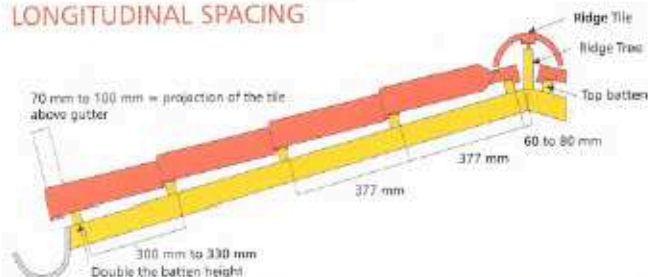

LONGITUDINAL SPACING

VERGES